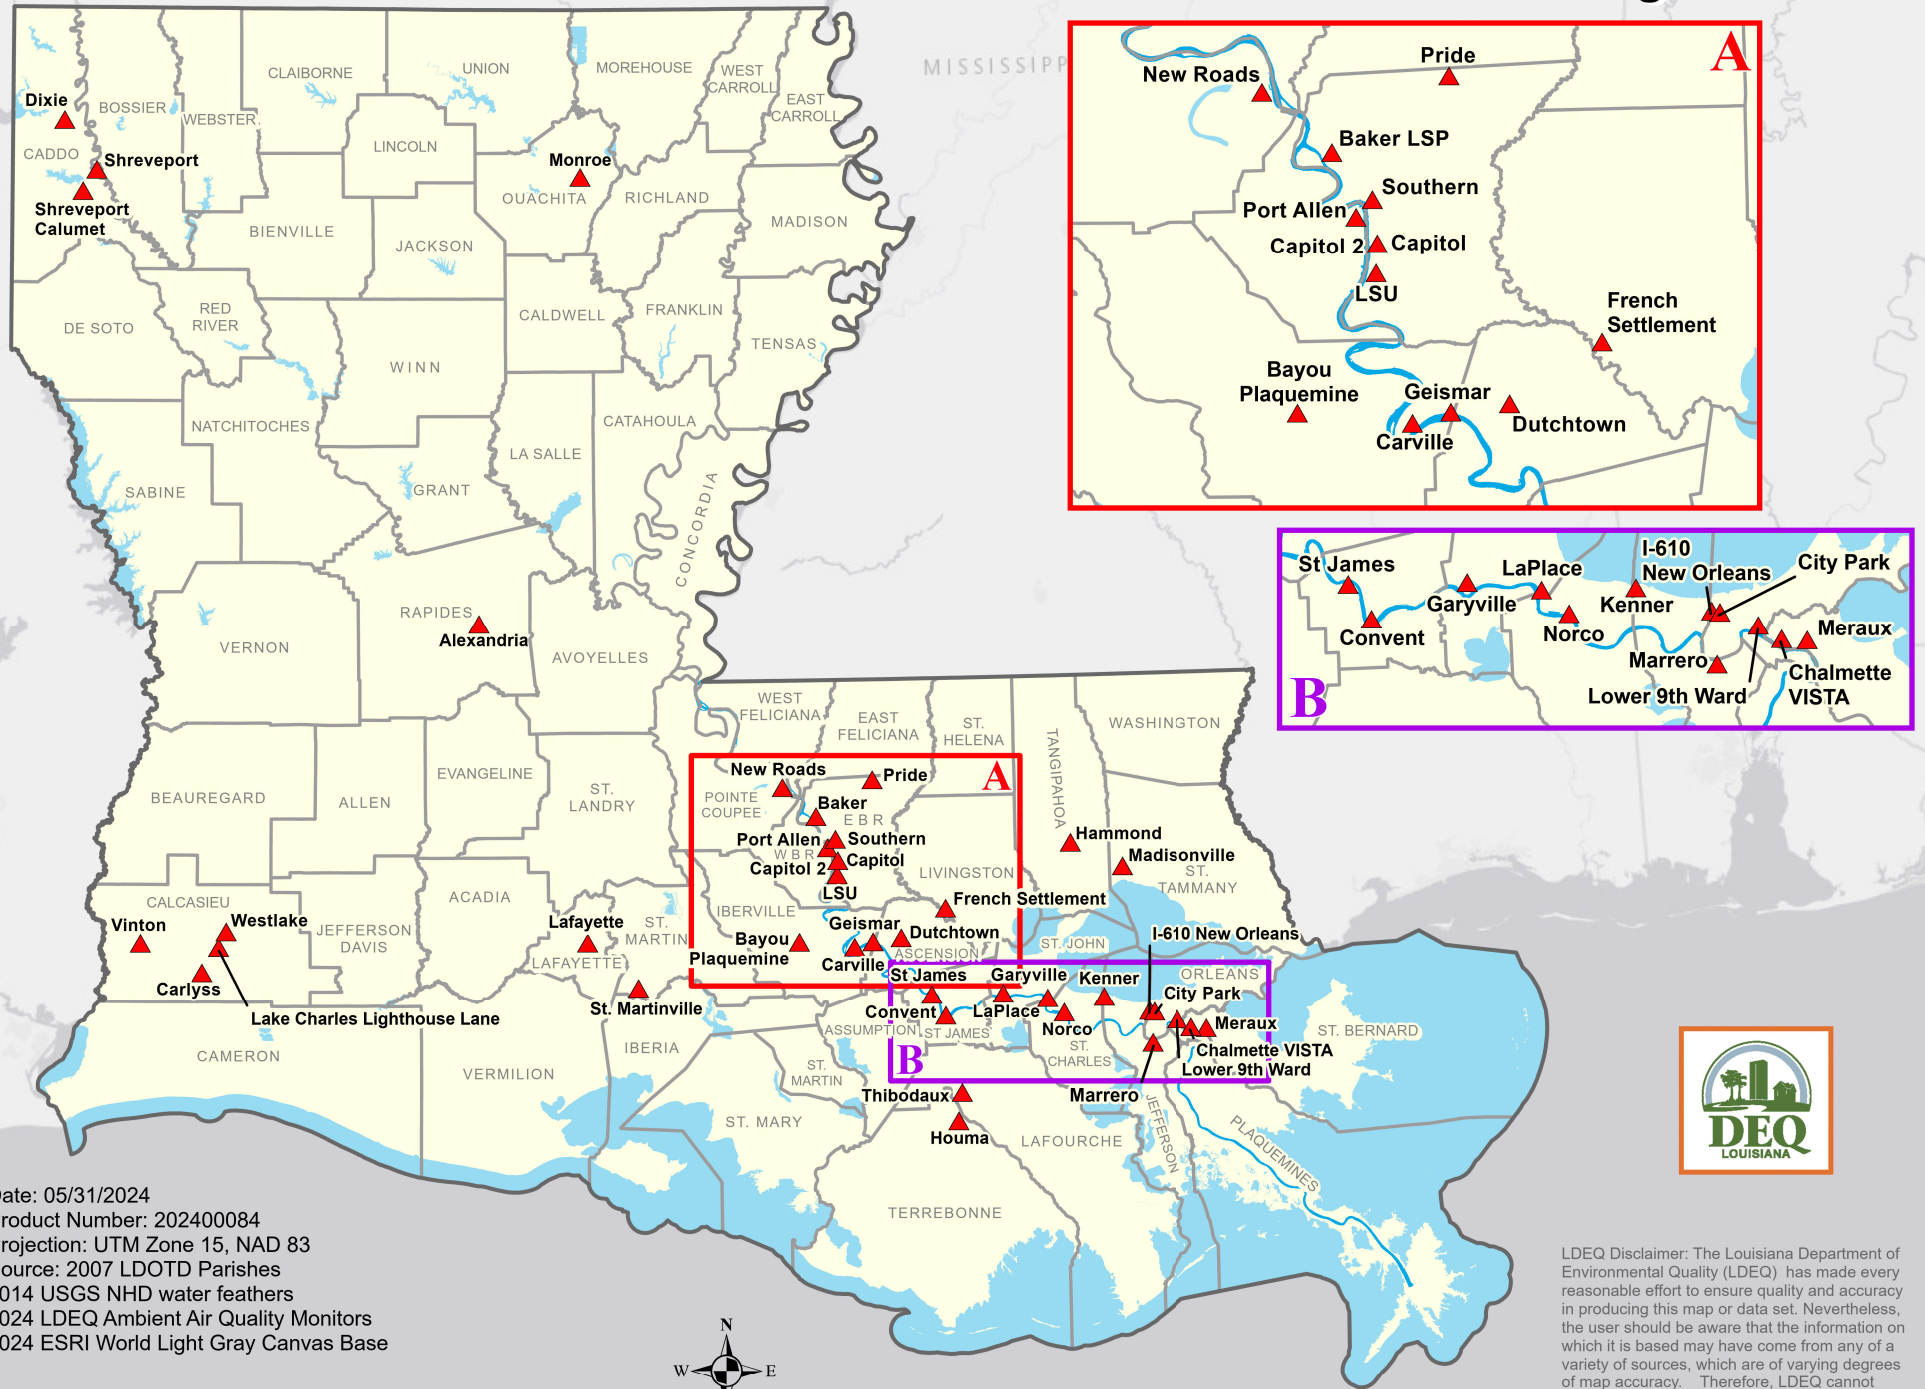

LDEQ Ambient Air Monitoring Stations

Date: 05/31/2024
 Product Number: 202400084
 Projection: UTM Zone 15, NAD 83
 Source: 2007 LDOTD Parishes
 2014 USGS NHD water features
 2024 LDEQ Ambient Air Quality Monitors
 2024 ESRI World Light Gray Canvas Base

0 25 50 75 100 Miles

LDEQ Disclaimer: The Louisiana Department of Environmental Quality (LDEQ) has made every reasonable effort to ensure quality and accuracy in producing this map or data set. Nevertheless, the user should be aware that the information on which it is based may have come from any of a variety of sources, which are of varying degrees of map accuracy. Therefore, LDEQ cannot guarantee the accuracy of this map or data set, and does not accept any responsibility for the consequences of its use.