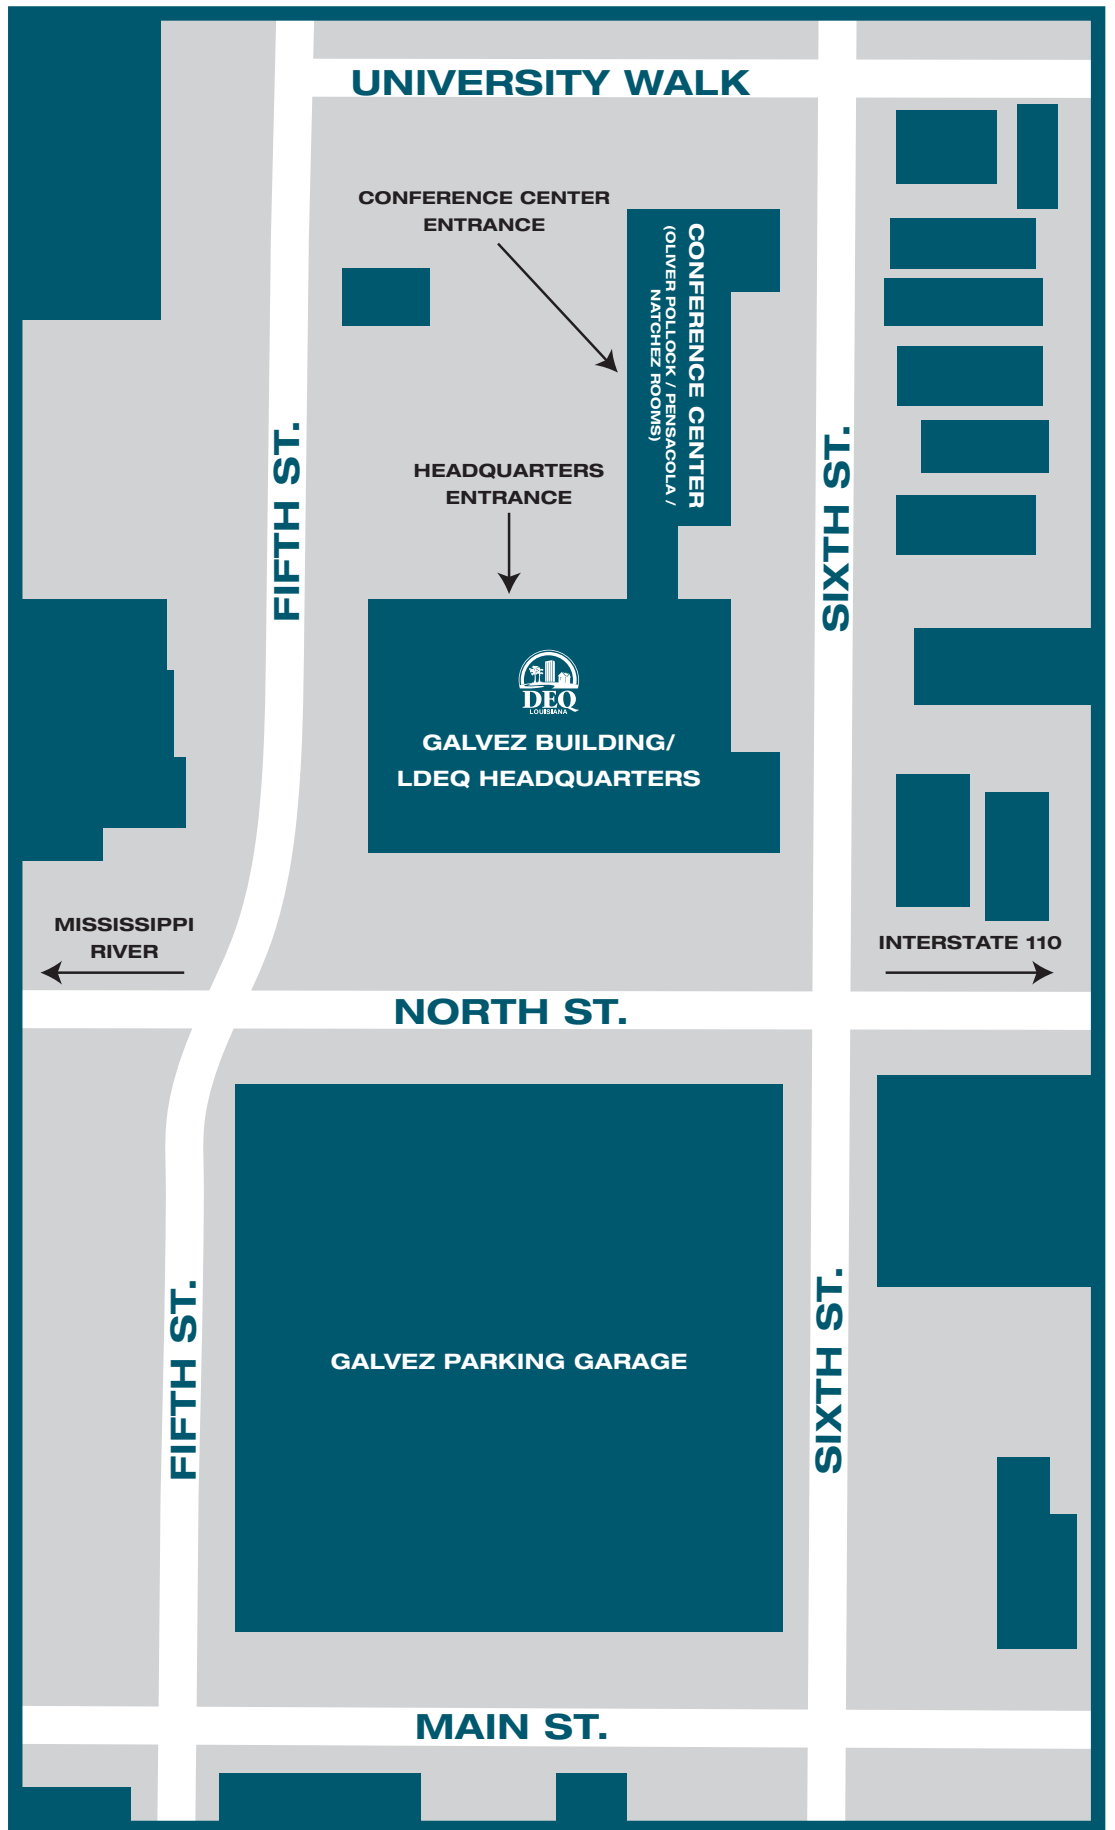

LOUISIANA DEPARTMENT OF ENVIRONMENTAL QUALITY
GALVEZ BUILDING MAP

602 NORTH FIFTH STREET, BATON ROUGE LA