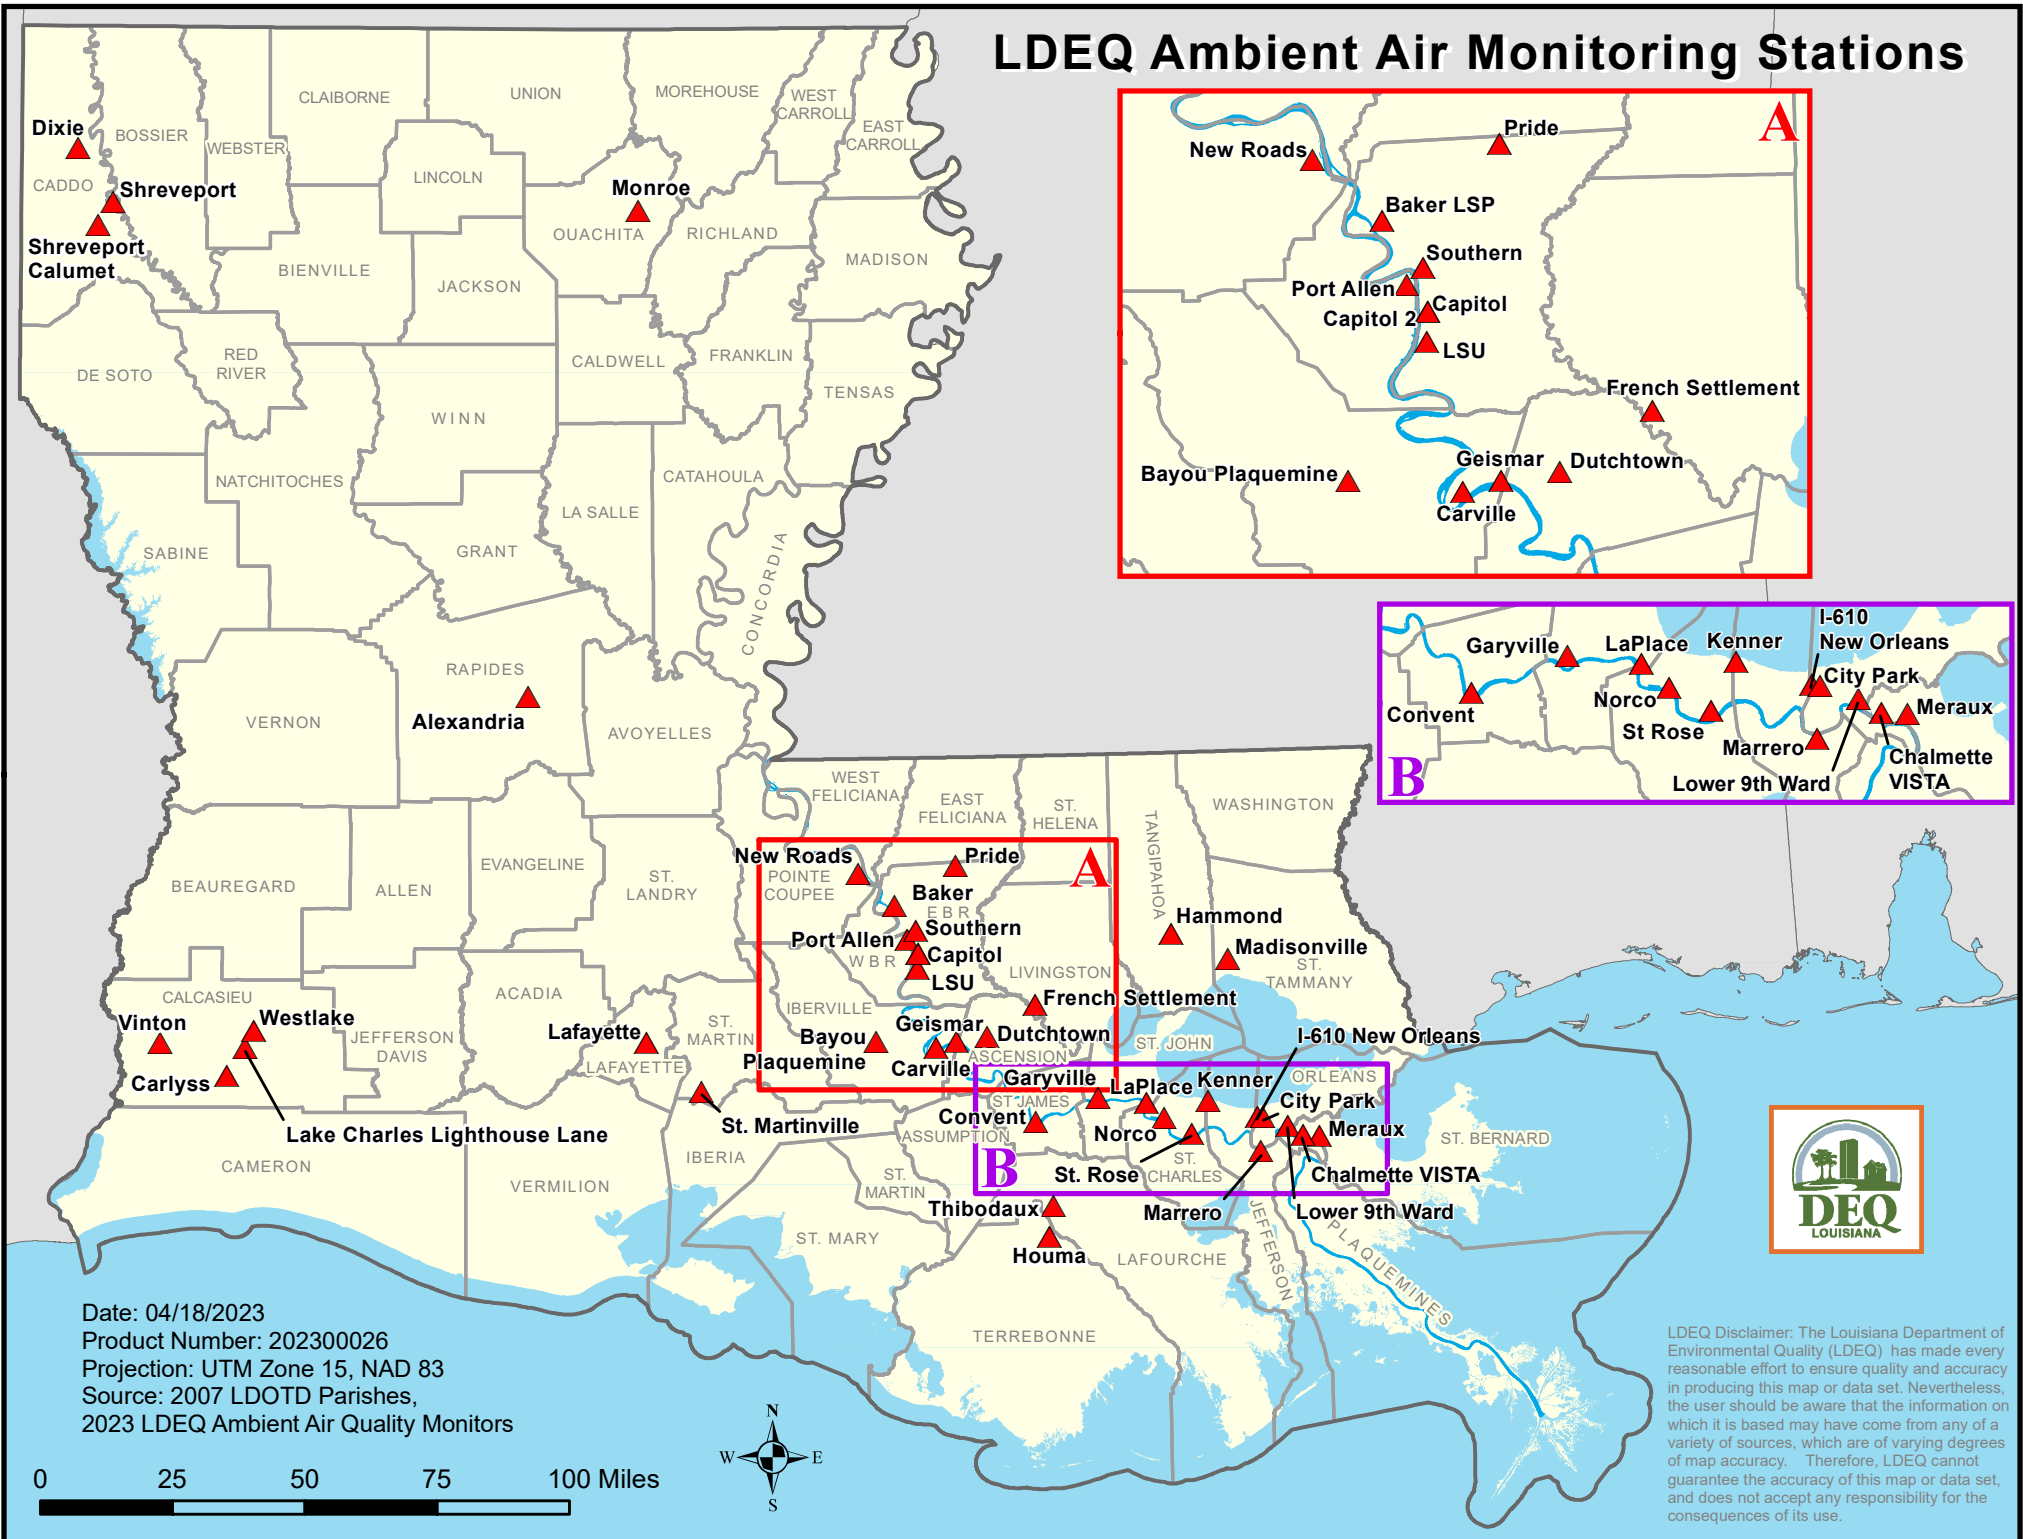

LDEQ Ambient Air Monitoring Stations

Date: 04/18/2023
 Product Number: 202300026
 Projection: UTM Zone 15, NAD 83
 Source: 2007 LDOTD Parishes,
 2023 LDEQ Ambient Air Quality Monitors

LDEQ Disclaimer: The Louisiana Department of Environmental Quality (LDEQ) has made every reasonable effort to ensure quality and accuracy in producing this map or data set. Nevertheless, the user should be aware that the information on which it is based may have come from any of a variety of sources, which are of varying degrees of map accuracy. Therefore, LDEQ cannot guarantee the accuracy of this map or data set, and does not accept any responsibility for the consequences of its use.